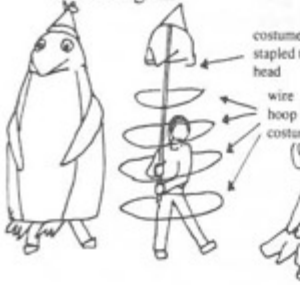

Bread & Puppet

Some Large Puppets

by The Puppeteers' Cooperative

Simple Puppets

For heads, hands, and costumes, see *Making Faces and Technical Information*

Big Head (see *Foam Heads*)

Hat Cat

Fish

Pole Dragon

Face Banner

Star Banner

Totem

Flying Angel

Flapping Angel (see *Birds*)

Jo's Penguin

Shimmy Dancer wire arms

Hattifater stick arms

Animals

Cats and Dogs

Riding Horse

Head Armature

Cheetahs

Riding Tiger

Wire Demon (good for stilts)